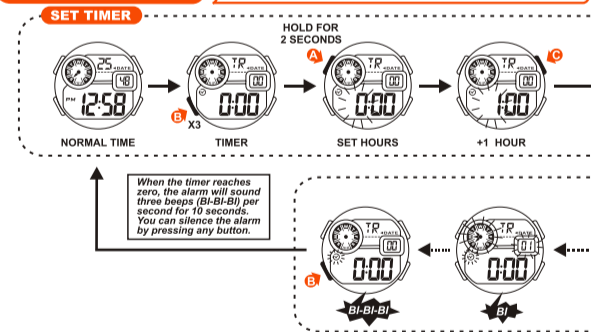

HOW TO USE THE CHRONOGRAPH

E-08

HOW TO USE THE CHRONOGRAPH

E-09

HOW TO USE TIMER

E-10

HOW TO USE TIMER

E-11

HOW TO SET SECOND TIME ZONE

E-12

HOW TO USE EL LIGHT

E-13

NOTE:

- This watch features an electro-luminescent (EL) backlight, which tends to lose illuminating power after very long use.
- The illumination provided by backlight may hard to see under direct sunlight.