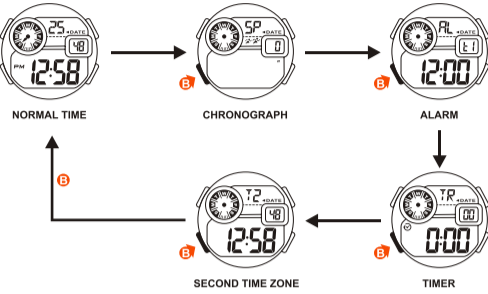

NOWLEY

INSTRUCTION MANUAL 86076

REGULAR DISPLAY AND BUTTON OPERATION

E-01

HOW TO CHANGE THE DISPLAY MODE

E-02

HOW TO DISPLAY CALENDAR

E-03

HOW TO SET SECOND TIME ZONE

E-12

HOW TO USE EL LIGHT

E-13

NOTE:

- This watch features an electro-luminescent (EL) backlight, which tends to lose illuminating power after very long use.
- The illumination provided by backlight may hard to see under direct sunlight.

FEATURES AND SPECIFICATIONS

E-15

- Standard display mode: Hour, Minutes, Seconds, Month, Day of the week.
- Function:
 - * Month, Date AM/PM and Electro-Luminescent light.
 - * Alarm function with buzzer signal output.
 - * Chronograph function with lap operation.
 - * Hourly chime.
 - * 12/24 hour format switch option.
 - * Timer.
 - * Second time zone.
- Accuracy at normal temperature (25°C): ± 30 seconds a month.
- Normal operating temperature range: 10°C ~ 40°C.