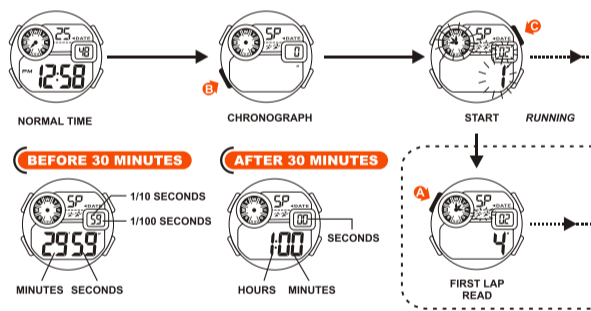

HOW TO USE THE CHRONOGRAPH

E-08