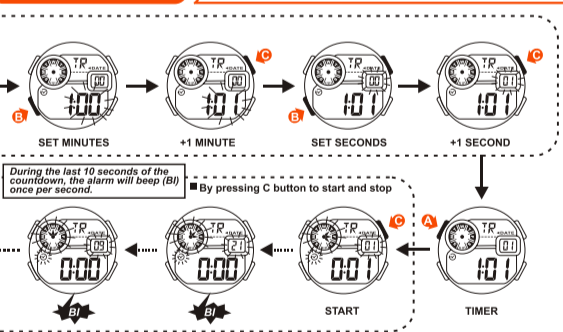

HOW TO USE THE CHRONOGRAPH

E-08

HOW TO USE THE CHRONOGRAPH

E-09

HOW TO USE TIMER

E-10

HOW TO USE TIMER

E-11

HOW TO SET SECOND TIME ZONE

E-12

HOW TO USE EL LIGHT

E-13

NOTE:

- This watch features an electro-luminescent (EL) backlight, which tends to lose illuminating power after very long use.
- The illumination provided by backlight may hard to see under direct sunlight.