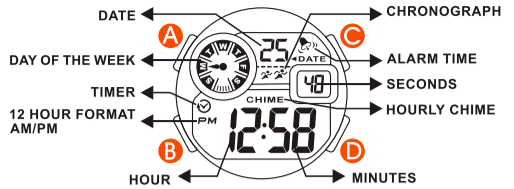

NOWLEY

INSTRUCTION MANUAL 86076

REGULAR DISPLAY AND BUTTON OPERATION

E-01