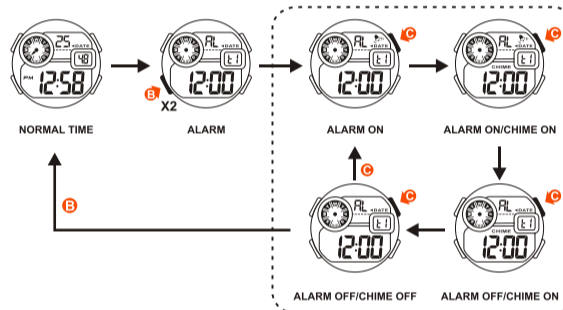

HOW TO SET NORMAL TIME

E-04

HOW TO SET NORMAL TIME

E-05

HOW TO SET ALARM TIME

E-06

HOW TO USE ALARM AND CHIME DISPLAY

E-07

HOW TO SET SECOND TIME ZONE

E-12

HOW TO USE EL LIGHT

E-13

NOTE:

- This watch features an electro-luminescent (EL) backlight, which tends to lose illuminating power after very long use.
- The illumination provided by backlight may hard to see under direct sunlight.

FEATURES AND SPECIFICATIONS

E-15

- Standard display mode: Hour, Minutes, Seconds, Month, Day of the week.
- Function:
 - * Month, Date AM/PM and Electro-Luminescent light.
 - * Alarm function with buzzer signal output.
 - * Chronograph function with lap operation.
 - * Hourly chime.
 - * 12/24 hour format switch option.
 - * Timer.
 - * Second time zone.
- Accuracy at normal temperature (25°C): ± 30 seconds a month.
- Normal operating temperature range: 10°C ~ 40°C.