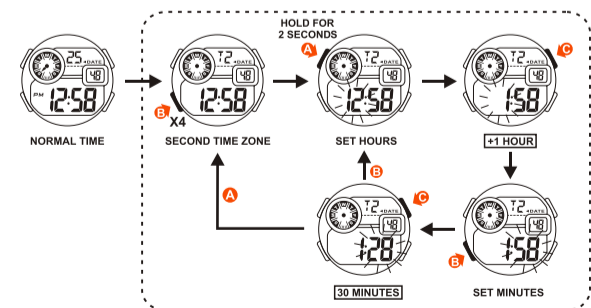

HOW TO USE THE CHRONOGRAPH

E-08

HOW TO USE THE CHRONOGRAPH

E-09

HOW TO USE TIMER

E-10

HOW TO USE TIMER

E-11

HOW TO SET SECOND TIME ZONE

E-12

HOW TO USE EL LIGHT

E-13

NOTE:

- This watch features an electro-luminescent (EL) backlight, which tends to lose illuminating power after very long use.
- The illumination provided by backlight may hard to see under direct sunlight.