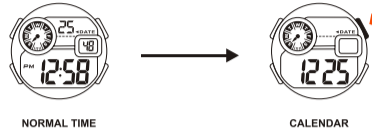

NOWLEY

INSTRUCTION MANUAL 86076

REGULAR DISPLAY AND BUTTON OPERATION

E-01

HOW TO CHANGE THE DISPLAY MODE

E-02

HOW TO DISPLAY CALENDAR

E-03

FEATURES AND SPECIFICATIONS

E-15

- Standard display mode: Hour, Minutes, Seconds, Month, Day of the week.
- Function:
 - * Month, Date AM/PM and Electro-Luminescent light.
 - * Alarm function with buzzer signal output.
 - * Chronograph function with lap operation.
 - * Hourly chime.
 - * 12/24 hour format switch option.
 - * Timer.
 - * Second time zone.
- Accuracy at normal temperature (25°C): ± 30 seconds a month.
- Normal operating temperature range: 10°C ~ 40°C.