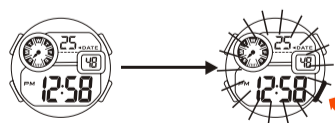

HOW TO SET SECOND TIME ZONE

E-12

HOW TO USE EL LIGHT

E-13

NOTE:

- This watch features an electro-luminescent (EL) backlight, which tends to lose illuminating power after very long use.
- The illumination provided by backlight may hard to see under direct sunlight.