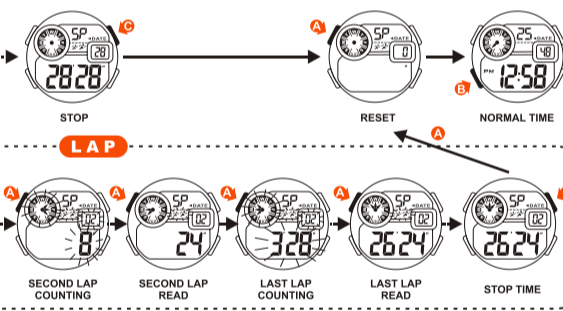

HOW TO USE THE CHRONOGRAPH

E-09