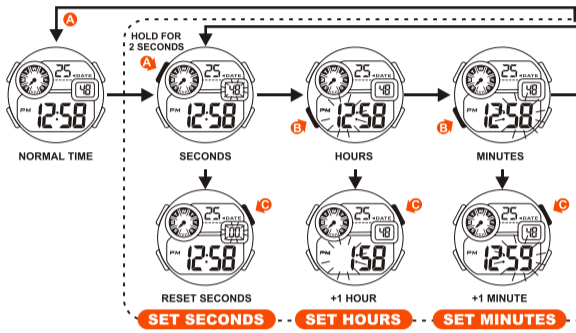

NOWLEY

INSTRUCTION MANUAL 86076

REGULAR DISPLAY AND BUTTON OPERATION

E-01

HOW TO CHANGE THE DISPLAY MODE

E-02

HOW TO DISPLAY CALENDAR

E-03

HOW TO SET NORMAL TIME

E-04

HOW TO SET NORMAL TIME

E-05

HOW TO SET ALARM TIME

E-06

HOW TO USE ALARM AND CHIME DISPLAY

E-07

FEATURES AND SPECIFICATIONS

E-15

- Standard display mode: Hour, Minutes, Seconds, Month, Day of the week.
- Function:
 - * Month, Date AM/PM and Electro-Luminescent light.
 - * Alarm function with buzzer signal output.
 - * Chronograph function with lap operation.
 - * Hourly chime.
 - * 12/24 hour format switch option.
 - * Timer.
 - * Second time zone.
- Accuracy at normal temperature (25°C): ± 30 seconds a month.
- Normal operating temperature range: 10°C ~ 40°C.