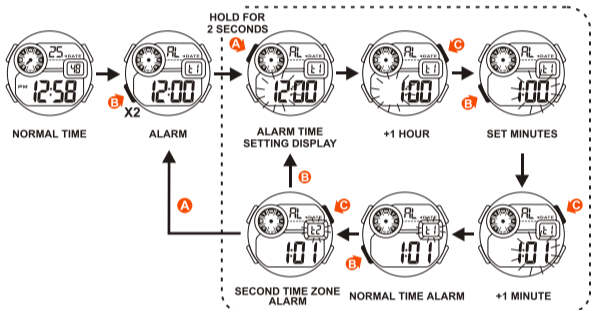

HOW TO SET NORMAL TIME

E-04

HOW TO SET NORMAL TIME

E-05

HOW TO SET ALARM TIME

E-06

HOW TO USE ALARM AND CHIME DISPLAY

E-07

HOW TO SET SECOND TIME ZONE

E-12

HOW TO USE EL LIGHT

E-13

NOTE:

- This watch features an electro-luminescent (EL) backlight, which tends to lose illuminating power after very long use.
- The illumination provided by backlight may hard to see under direct sunlight.

FEATURES AND SPECIFICATIONS

E-15

- Standard display mode: Hour, Minutes, Seconds, Month, Day of the week.
- Function:
 - * Month, Date AM/PM and Electro-Luminescent light.
 - * Alarm function with buzzer signal output.
 - * Chronograph function with lap operation.
 - * Hourly chime.
 - * 12/24 hour format switch option.
 - * Timer.
 - * Second time zone.
- Accuracy at normal temperature (25°C): ± 30 seconds a month.
- Normal operating temperature range: 10°C ~ 40°C.