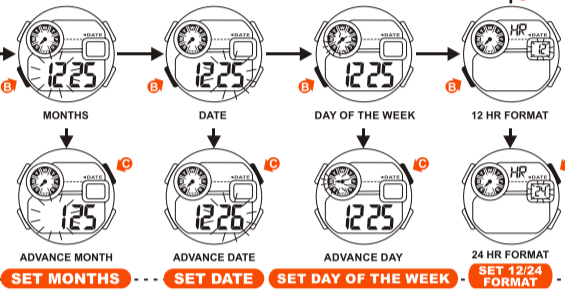

HOW TO SET NORMAL TIME

E-05