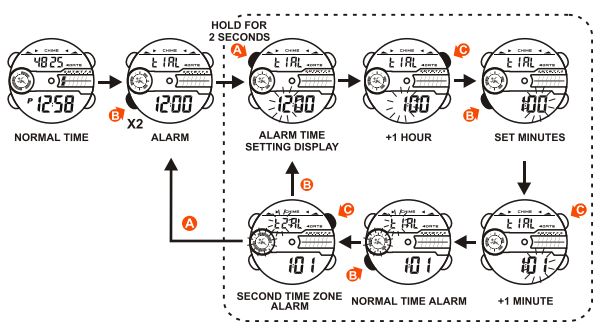

HOW TO SET NORMAL TIME

E-04

HOW TO SET NORMAL TIME

E-05

HOW TO SET ALARM TIME

E-06

HOW TO USE ALARM AND CHIME DISPLAY

E-07

HOW TO SET SECOND TIME ZONE

E-12

HOW TO USE EL LIGHT

E-13

NOTE:

- This watch features an electro-luminescent (EL) backlight, which tends to lose illuminating power after very long use.
- The illumination provided by backlight may hard to see under direct sunlight.

FEATURES AND SPECIFICATIONS

E-15

- Standard display mode: Hour, Minutes, Seconds, Month, Day of the week.
- Function:
 - * Month, Date AM/PM and Electro-Luminescent light.
 - * Alarm function with buzzer signal output.
 - * Chronograph function with lap operation.
 - * Hourly chime.
 - * 12/24 hour format switch option.
 - * Timer.
 - * Second time zone.
- Accuracy at normal temperature (25°C): ± 30 seconds a month.
- Normal operating temperature range: 10°C ~ 40°C.