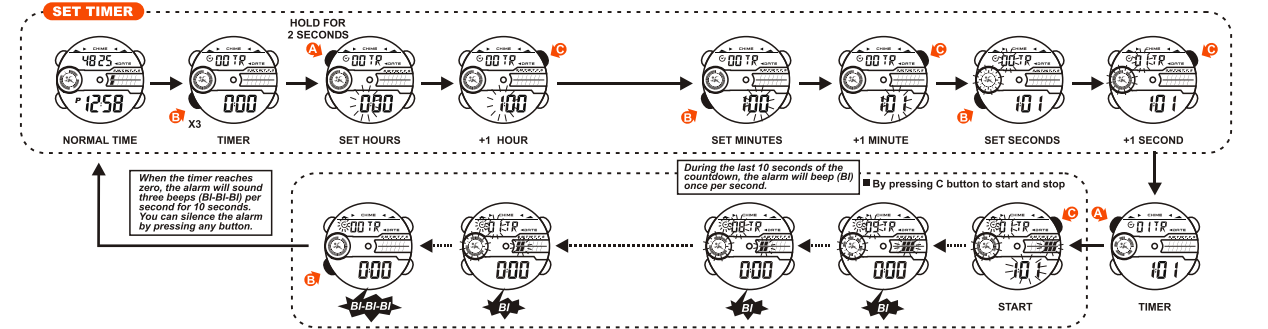

HOW TO USE THE CHRONOGRAPH

E-08

HOW TO USE THE CHRONOGRAPH

E-09

HOW TO USE TIMER

E-10

HOW TO USE TIMER

E-11

HOW TO SET SECOND TIME ZONE

E-12

HOW TO USE EL LIGHT

E-13

NOTE:

- This watch features an electro-luminescent (EL) backlight, which tends to lose illuminating power after very long use.
- The illumination provided by backlight may hard to see under direct sunlight.