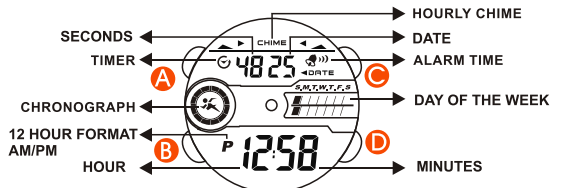

NOWLEY

INSTRUCTION MANUAL 86148

REGULAR DISPLAY AND BUTTON OPERATION

E-01