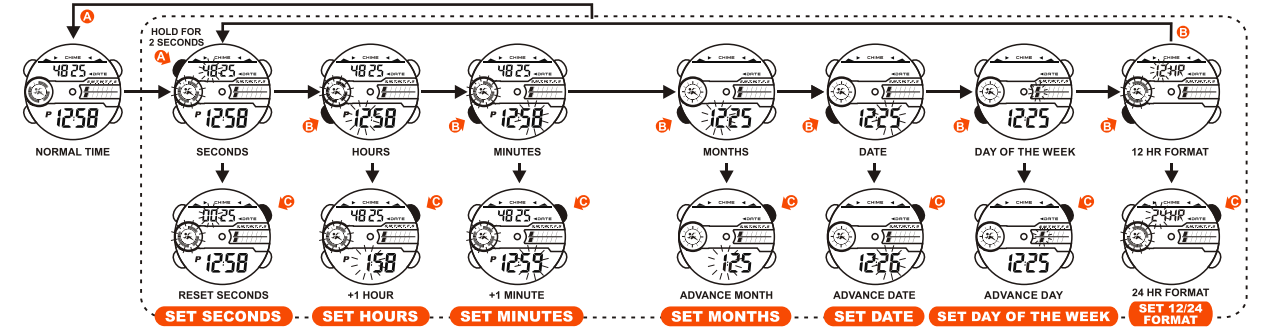

HOW TO SET NORMAL TIME

E-04

HOW TO SET NORMAL TIME

E-05