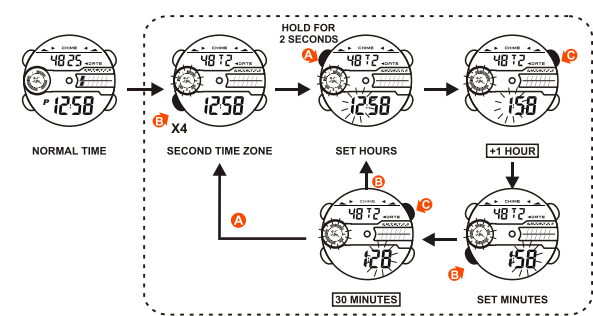

HOW TO USE THE CHRONOGRAPH

E-08

HOW TO USE THE CHRONOGRAPH

E-09

HOW TO USE TIMER

E-10

HOW TO USE TIMER

E-11

HOW TO SET SECOND TIME ZONE

E-12

HOW TO USE EL LIGHT

E-13

NOTE:

- This watch features an electro-luminescent (EL) backlight, which tends to lose illuminating power after very long use.
- The illumination provided by backlight may hard to see under direct sunlight.