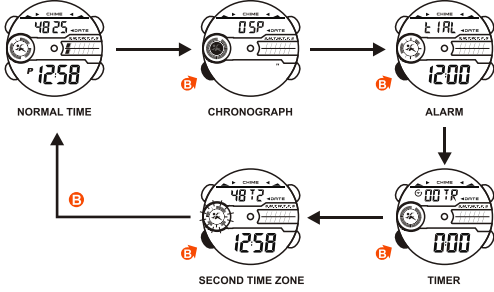

NOWLEY

INSTRUCTION MANUAL 86148

REGULAR DISPLAY AND BUTTON OPERATION

E-01

HOW TO CHANGE THE DISPLAY MODE

E-02

HOW TO DISPLAY CALENDAR

E-03

FEATURES AND SPECIFICATIONS

E-15

- Standard display mode: Hour, Minutes, Seconds, Month, Day of the week.
- Function:
 - * Month, Date AM/PM and Electro-Luminescent light.
 - * Alarm function with buzzer signal output.
 - * Chronograph function with lap operation.
 - * Hourly chime.
 - * 12/24 hour format switch option.
 - * Timer.
 - * Second time zone.
- Accuracy at normal temperature (25°C): ± 30 seconds a month.
- Normal operating temperature range: 10°C ~ 40°C.