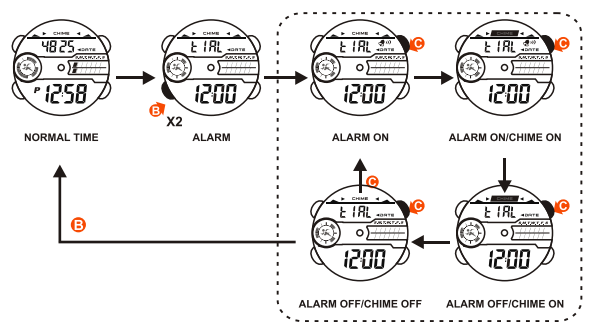

HOW TO SET NORMAL TIME

E-04

HOW TO SET NORMAL TIME

E-05

HOW TO SET ALARM TIME

E-06

HOW TO USE ALARM AND CHIME DISPLAY

E-07

HOW TO SET SECOND TIME ZONE

E-12

HOW TO USE EL LIGHT

E-13

NOTE:

- This watch features an electro-luminescent (EL) backlight, which tends to lose illuminating power after very long use.
- The illumination provided by backlight may hard to see under direct sunlight.

FEATURES AND SPECIFICATIONS

E-15

- Standard display mode: Hour, Minutes, Seconds, Month, Day of the week.
- Function:
 - * Month, Date AM/PM and Electro-Luminescent light.
 - * Alarm function with buzzer signal output.
 - * Chronograph function with lap operation.
 - * Hourly chime.
 - * 12/24 hour format switch option.
 - * Timer.
 - * Second time zone.
- Accuracy at normal temperature (25°C): ± 30 seconds a month.
- Normal operating temperature range: 10°C ~ 40°C.