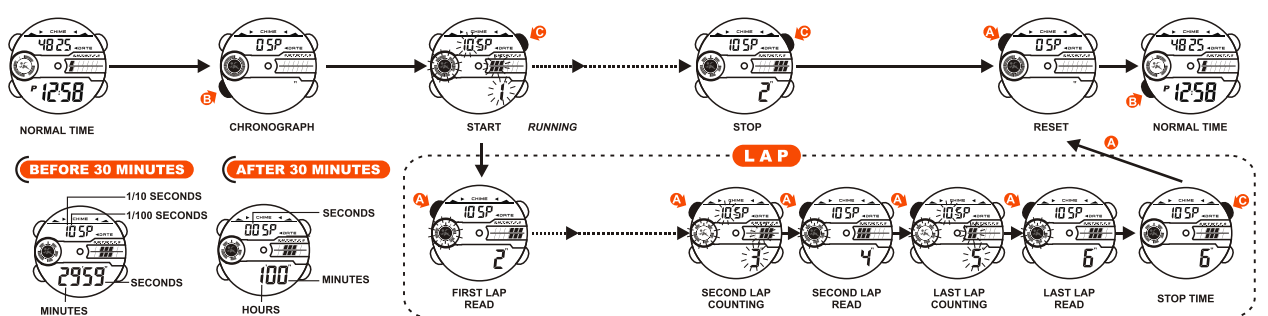

HOW TO SET NORMAL TIME

E-04

HOW TO SET NORMAL TIME

E-05

HOW TO SET ALARM TIME

E-06

HOW TO USE ALARM AND CHIME DISPLAY

E-07

HOW TO USE THE CHRONOGRAPH

E-08

HOW TO USE THE CHRONOGRAPH

E-09

HOW TO USE TIMER

E-10

HOW TO USE TIMER

E-11

HOW TO SET SECOND TIME ZONE

E-12

HOW TO USE EL LIGHT

E-13

NOTE:

- This watch features an electro-luminescent (EL) backlight, which tends to lose illuminating power after very long use.
- The illumination provided by backlight may hard to see under direct sunlight.

FEATURES AND SPECIFICATIONS

E-15

- Standard display mode: Hour, Minutes, Seconds, Month, Day of the week.
- Function:
 - * Month, Date AM/PM and Electro-Luminescent light.
 - * Alarm function with buzzer signal output.
 - * Chronograph function with lap operation.
 - * Hourly chime.
 - * 12/24 hour format switch option.
 - * Timer.
 - * Second time zone.
- Accuracy at normal temperature (25°C): ± 30 seconds a month.
- Normal operating temperature range: 10°C ~ 40°C.