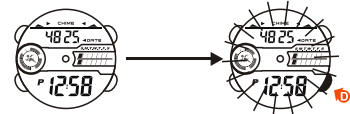

HOW TO USE THE CHRONOGRAPH

E-08

HOW TO USE THE CHRONOGRAPH

E-09

HOW TO USE TIMER

E-10

HOW TO USE TIMER

E-11

HOW TO SET SECOND TIME ZONE

E-12

HOW TO USE EL LIGHT

E-13

NOTE:

- This watch features an electro-luminescent (EL) backlight, which tends to lose illuminating power after very long use.
- The illumination provided by backlight may hard to see under direct sunlight.