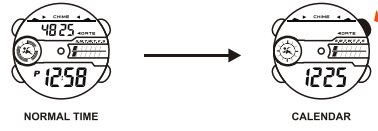

NOWLEY

INSTRUCTION MANUAL 86148

REGULAR DISPLAY AND BUTTON OPERATION

E-01

HOW TO CHANGE THE DISPLAY MODE

E-02

HOW TO DISPLAY CALENDAR

E-03

FEATURES AND SPECIFICATIONS

E-15

- Standard display mode: Hour, Minutes, Seconds, Month, Day of the week.
- Function:
 - * Month, Date AM/PM and Electro-Luminescent light.
 - * Alarm function with buzzer signal output.
 - * Chronograph function with lap operation.
 - * Hourly chime.
 - * 12/24 hour format switch option.
 - * Timer.
 - * Second time zone.
- Accuracy at normal temperature (25°C): ± 30 seconds a month.
- Normal operating temperature range: 10°C ~ 40°C.