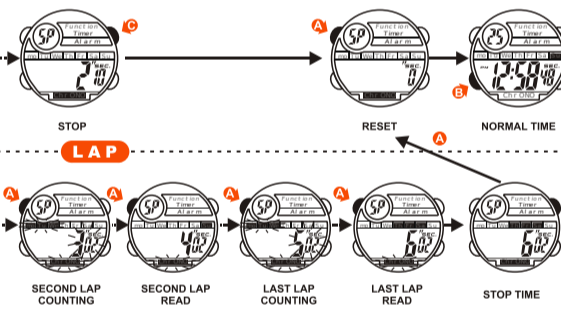

HOW TO USE THE CHRONOGRAPH

E-09