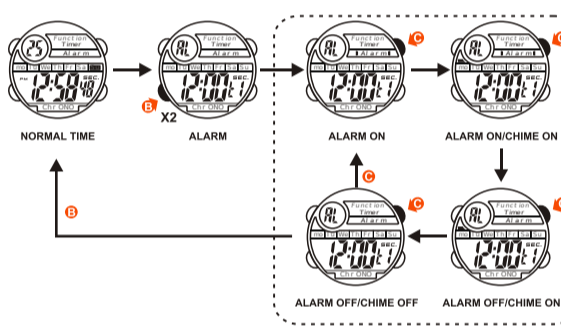

HOW TO SET NORMAL TIME

E-04

HOW TO SET NORMAL TIME

E-05

HOW TO SET ALARM TIME

E-06

HOW TO USE ALARM AND CHIME DISPLAY

E-07

HOW TO SET SECOND TIME ZONE

E-12

HOW TO USE EL LIGHT

E-13

NOTE:

- This watch features an electro-luminescent (EL) backlight, which tends to lose illuminating power after very long use.
- The illumination provided by backlight may hard to see under direct sunlight.

FEATURES AND SPECIFICATIONS

E-15

- Standard display mode: Hour, Minutes, Seconds, Month, Day of the week.
- Function:
 - * Month, Date AM/PM and Electro-Luminescent light.
 - * Alarm function with buzzer signal output.
 - * Chronograph function with lap operation.
 - * Hourly chime.
 - * 12/24 hour format switch option.
 - * Timer.
 - * Second time zone.
- Accuracy at normal temperature (25°C): ± 30 seconds a month.
- Normal operating temperature range: 10°C ~ 40°C.