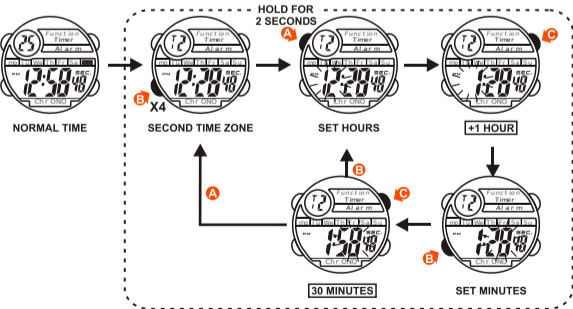

HOW TO USE THE CHRONOGRAPH

E-08

HOW TO USE THE CHRONOGRAPH

E-09

HOW TO USE TIMER

E-10

HOW TO USE TIMER

E-11

HOW TO SET SECOND TIME ZONE

E-12

HOW TO USE EL LIGHT

E-13

NOTE:

- This watch features an electro-luminescent (EL) backlight, which tends to lose illuminating power after very long use.
- The illumination provided by backlight may hard to see under direct sunlight.