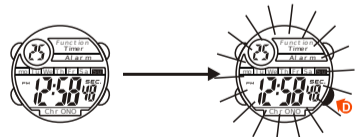

HOW TO USE THE CHRONOGRAPH

E-08

HOW TO USE THE CHRONOGRAPH

E-09

HOW TO USE TIMER

E-10

HOW TO USE TIMER

E-11

HOW TO SET SECOND TIME ZONE

E-12

HOW TO USE EL LIGHT

E-13

NOTE:

- This watch features an electro-luminescent (EL) backlight, which tends to lose illuminating power after very long use.
- The illumination provided by backlight may hard to see under direct sunlight.

FEATURES AND SPECIFICATIONS

E-15

- Standard display mode: Hour, Minutes, Seconds, Month, Day of the week.
- Function:
 - * Month, Date AM/PM and Electro-Luminescent light.
 - * Alarm function with buzzer signal output.
 - * Chronograph function with lap operation.
 - * Hourly chime.
 - * 12/24 hour format switch option.
 - * Timer.
 - * Second time zone.
- Accuracy at normal temperature (25°C): ± 30 seconds a month.
- Normal operating temperature range: 10°C ~ 40°C.