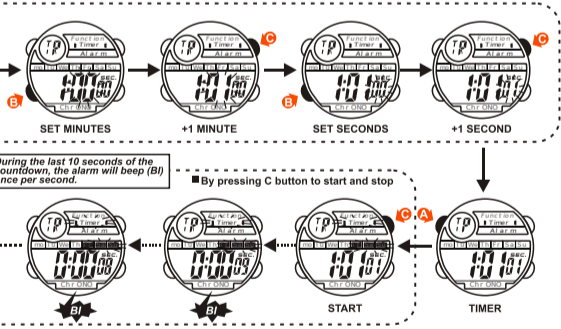

HOW TO USE THE CHRONOGRAPH

E-08

HOW TO USE THE CHRONOGRAPH

E-09

HOW TO USE TIMER

E-10

HOW TO USE TIMER

E-11

HOW TO SET SECOND TIME ZONE

E-12

HOW TO USE EL LIGHT

E-13

NOTE:

- This watch features an electro-luminescent (EL) backlight, which tends to lose illuminating power after very long use.
- The illumination provided by backlight may hard to see under direct sunlight.