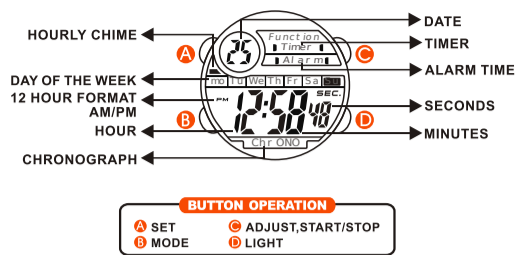

NOWLEY

INSTRUCTION MANUAL 86160

REGULAR DISPLAY AND BUTTON OPERATION

E-01

HOW TO CHANGE THE DISPLAY MODE

E-02

HOW TO DISPLAY CALENDAR

E-03

HOW TO SET NORMAL TIME

E-04

HOW TO SET NORMAL TIME

E-05

HOW TO SET ALARM TIME

E-06

HOW TO USE ALARM AND CHIME DISPLAY

E-07

HOW TO SET SECOND TIME ZONE

E-12

HOW TO USE EL LIGHT

E-13

NOTE:

- This watch features an electro-luminescent (EL) backlight, which tends to lose illuminating power after very long use.
- The illumination provided by backlight may hard to see under direct sunlight.

FEATURES AND SPECIFICATIONS

E-15

- Standard display mode: Hour, Minutes, Seconds, Month, Day of the week.
- Function:
 - * Month, Date AM/PM and Electro-Luminescent light.
 - * Alarm function with buzzer signal output.
 - * Chronograph function with lap operation.
 - * Hourly chime.
 - * 12/24 hour format switch option.
 - * Timer.
 - * Second time zone.
- Accuracy at normal temperature (25°C): ± 30 seconds a month.
- Normal operating temperature range: 10°C ~ 40°C.