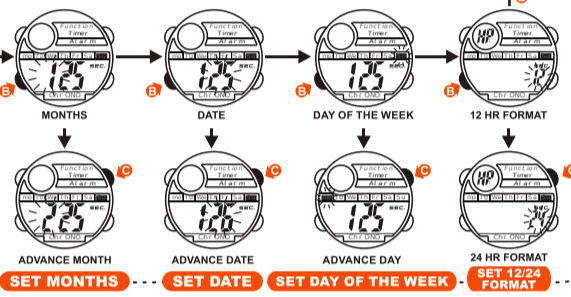

HOW TO SET NORMAL TIME

E-04

HOW TO SET NORMAL TIME

E-05

HOW TO SET ALARM TIME

E-06

HOW TO USE ALARM AND CHIME DISPLAY

E-07

FEATURES AND SPECIFICATIONS

E-15

- Standard display mode: Hour, Minutes, Seconds, Month, Day of the week.
- Function:
 - * Month, Date AM/PM and Electro-Luminescent light.
 - * Alarm function with buzzer signal output.
 - * Chronograph function with lap operation.
 - * Hourly chime.
 - * 12/24 hour format switch option.
 - * Timer.
 - * Second time zone.
- Accuracy at normal temperature (25°C): ± 30 seconds a month.
- Normal operating temperature range: 10°C ~ 40°C.