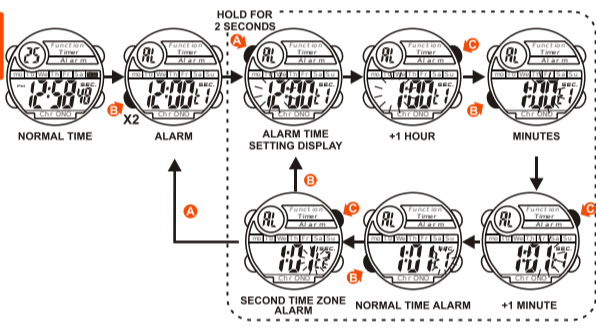

HOW TO SET NORMAL TIME

E-04

HOW TO SET NORMAL TIME

E-05

HOW TO SET ALARM TIME

E-06

HOW TO USE ALARM AND CHIME DISPLAY

E-07

FEATURES AND SPECIFICATIONS

E-15

- Standard display mode: Hour, Minutes, Seconds, Month, Day of the week.
- Function:
 - * Month, Date AM/PM and Electro-Luminescent light.
 - * Alarm function with buzzer signal output.
 - * Chronograph function with lap operation.
 - * Hourly chime.
 - * 12/24 hour format switch option.
 - * Timer.
 - * Second time zone.
- Accuracy at normal temperature (25°C): ± 30 seconds a month.
- Normal operating temperature range: 10°C ~ 40°C.