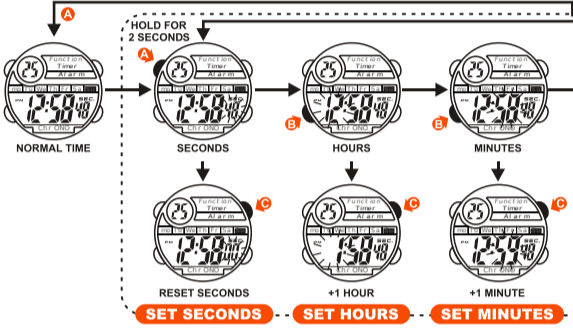

HOW TO SET NORMAL TIME

E-04