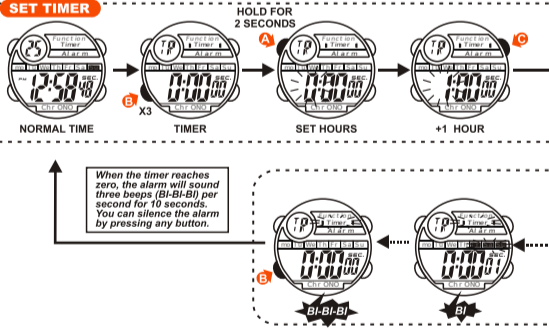

HOW TO USE THE CHRONOGRAPH

E-08

HOW TO USE THE CHRONOGRAPH

E-09

HOW TO USE TIMER

E-10

HOW TO USE TIMER

E-11

HOW TO SET SECOND TIME ZONE

E-12

HOW TO USE EL LIGHT

E-13

NOTE:

- This watch features an electro-luminescent (EL) backlight, which tends to lose illuminating power after very long use.
- The illumination provided by backlight may hard to see under direct sunlight.