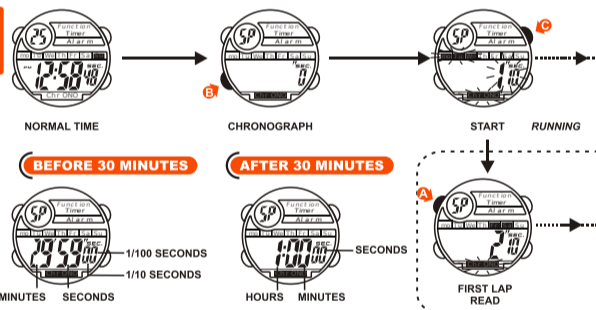

HOW TO USE THE CHRONOGRAPH

E-08