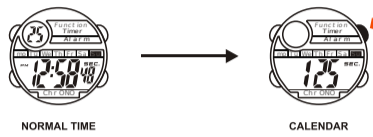

HOW TO SET NORMAL TIME

E-04

HOW TO SET NORMAL TIME

E-05

HOW TO SET ALARM TIME

E-06

HOW TO USE ALARM AND CHIME DISPLAY

E-07

FEATURES AND SPECIFICATIONS

E-15

- Standard display mode: Hour, Minutes, Seconds, Month, Day of the week.
- Function:
 - * Month, Date AM/PM and Electro-Luminescent light.
 - * Alarm function with buzzer signal output.
 - * Chronograph function with lap operation.
 - * Hourly chime.
 - * 12/24 hour format switch option.
 - * Timer.
 - * Second time zone.
- Accuracy at normal temperature (25°C): ± 30 seconds a month.
- Normal operating temperature range: 10°C ~ 40°C.