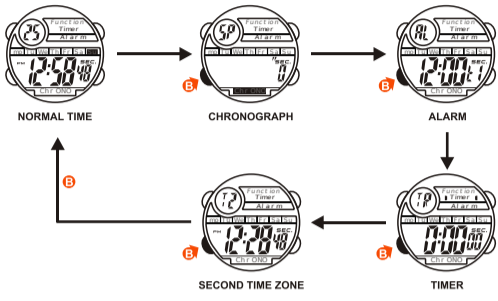

NOWLEY

INSTRUCTION MANUAL 86160

REGULAR DISPLAY AND BUTTON OPERATION

E-01

HOW TO CHANGE THE DISPLAY MODE

E-02

HOW TO DISPLAY CALENDAR

E-03

HOW TO SET SECOND TIME ZONE

E-12

HOW TO USE EL LIGHT

E-13

NOTE:

- This watch features an electro-luminescent (EL) backlight, which tends to lose illuminating power after very long use.
- The illumination provided by backlight may hard to see under direct sunlight.

FEATURES AND SPECIFICATIONS

E-15

- Standard display mode: Hour, Minutes, Seconds, Month, Day of the week.
- Function:
 - * Month, Date AM/PM and Electro-Luminescent light.
 - * Alarm function with buzzer signal output.
 - * Chronograph function with lap operation.
 - * Hourly chime.
 - * 12/24 hour format switch option.
 - * Timer.
 - * Second time zone.
- Accuracy at normal temperature (25°C): ± 30 seconds a month.
- Normal operating temperature range: 10°C ~ 40°C.