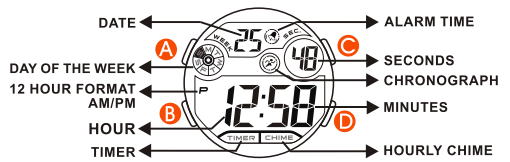

NOWLEY

INSTRUCTION MANUAL 86234

REGULAR DISPLAY AND BUTTON OPERATION

E-01