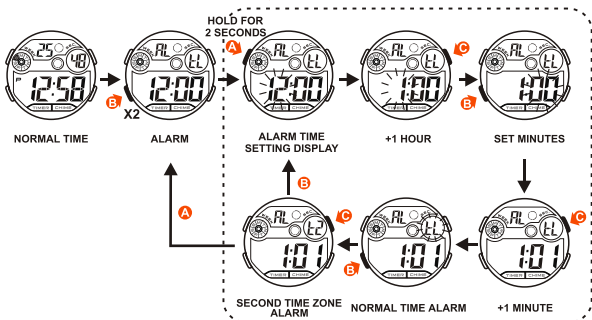

HOW TO USE THE CHRONOGRAPH

E-08