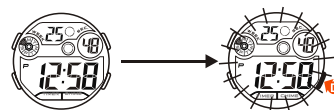

NOTE:

1. This watch features an electro-luminescent (EL) backlight, which tends to lose illuminating power after very long use.
2. The illumination provided by backlight may hard to see under direct sunlight.

CARE OF YOUR WATCH

E-14

FEATURES AND SPECIFICATIONS

E-15

1. This watch contains precise electronic components. Never attempt to open the case or remove the back cover.
2. Do not operate buttons while underwater, or while swimming or diving.
3. Should water or condensation appear in the watch, immediately have the watch checked. Water can corrode electronic parts inside the case.
4. Avoid severe impact: The watch is designed to withstand impact under normal use. Do not subject it to severe impacts or rough usage, and do not drop it onto hard surfaces.
5. Avoid exposing the watch to temperature extremes.
6. Clean the watch with a soft cloth and clean water only. Avoid using chemicals, especially soap.
7. Keep your watch away from strong electric fields and static electricity.

1. Standard display mode: Hour, Minutes, Seconds, Month, Day of the week.
2. Function:
   - Month, Date AM/PM and Electro-Luminescent light.
   - Alarm function with buzzer signal output.
   - Chronograph function with lap operation.
   - Hourly chime.
   - 12/24 hour format switch option.
   - Timer.
   - Second time zone.
3. Accuracy at normal temperature (25°C): ± 30 seconds a month.
4. Normal operating temperature range: 10°C ~ 40°C.