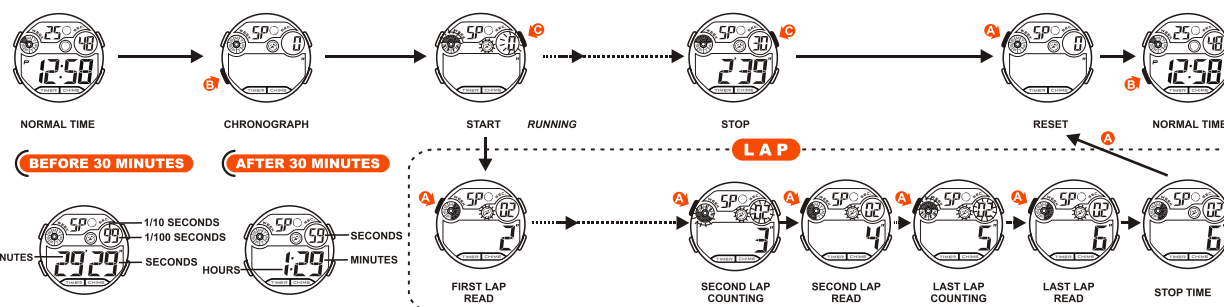

HOW TO USE THE CHRONOGRAPH

E-09

HOW TO USE TIMER

E-10