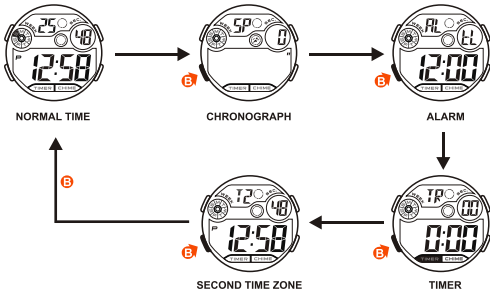

HOW TO CHANGE THE DISPLAY MODE

E-02

HOW TO DISPLAY CALENDAR

E-03

HOW TO SET NORMAL TIME

E-04