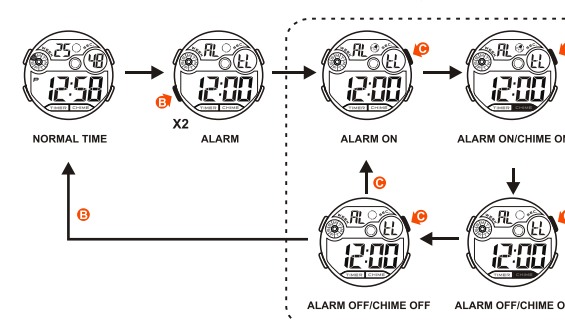

HOW TO USE THE CHRONOGRAPH

E-08