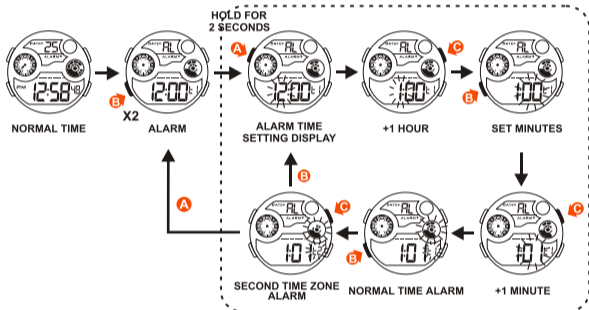

HOW TO SET NORMAL TIME

E-04

HOW TO SET NORMAL TIME

E-05

HOW TO SET ALARM TIME

E-06

HOW TO USE ALARM AND CHIME DISPLAY

E-07

HOW TO SET SECOND TIME ZONE

E-12

HOW TO USE EL LIGHT

E-13

NOTE:

- This watch features an electro-luminescent (EL) backlight, which tends to lose illuminating power after very long use.
- The illumination provided by backlight may hard to see under direct sunlight.

FEATURES AND SPECIFICATIONS

E-15

- Standard display mode: Hour, Minutes, Seconds, Month, Day of the week.
- Function:
 - * Month, Date AM/PM and Electro-Luminescent light.
 - * Alarm function with buzzer signal output.
 - * Chronograph function with lap operation.
 - * Hourly chime.
 - * 12/24 hour format switch option.
 - * Timer.
 - * Second time zone.
- Accuracy at normal temperature (25°C): ± 30 seconds a month.
- Normal operating temperature range: 10°C ~ 40°C.