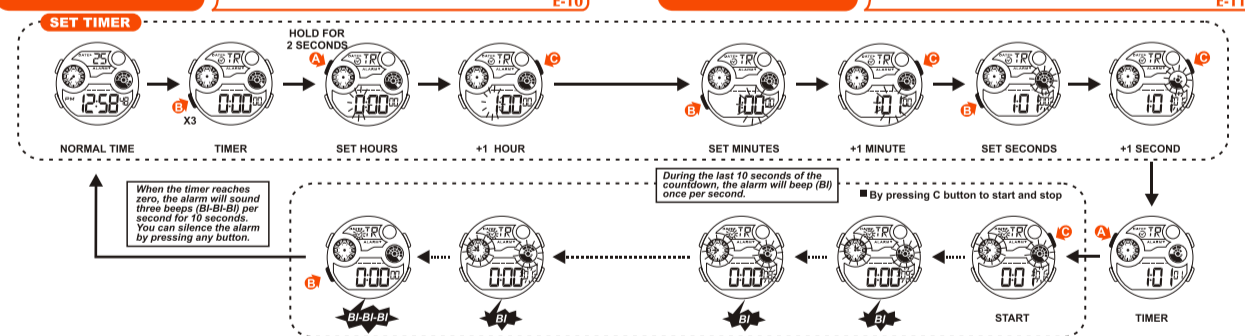

HOW TO USE THE CHRONOGRAPH

E-08

HOW TO USE THE CHRONOGRAPH

E-09

HOW TO USE TIMER

E-10

HOW TO USE TIMER

E-11

HOW TO SET SECOND TIME ZONE

E-12

HOW TO USE EL LIGHT

E-13

NOTE:

- This watch features an electro-luminescent (EL) backlight, which tends to lose illuminating power after very long use.
- The illumination provided by backlight may hard to see under direct sunlight.