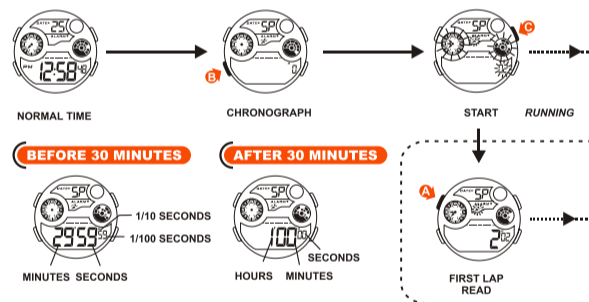

HOW TO USE THE CHRONOGRAPH

E-08

HOW TO USE THE CHRONOGRAPH

E-09