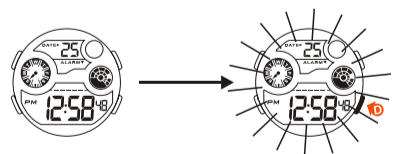

HOW TO SET SECOND TIME ZONE

E-12

HOW TO USE EL LIGHT

E-13

NOTE:

- This watch features an electro-luminescent (EL) backlight, which tends to lose illuminating power after very long use.
- The illumination provided by backlight may hard to see under direct sunlight.

FEATURES AND SPECIFICATIONS

E-15

- Standard display mode: Hour, Minutes, Seconds, Month, Day of the week.
- Function:
 - * Month, Date AM/PM and Electro-Luminescent light.
 - * Alarm function with buzzer signal output.
 - * Chronograph function with lap operation.
 - * Hourly chime.
 - * 12/24 hour format switch option.
 - * Timer.
 - * Second time zone.
- Accuracy at normal temperature (25°C): ± 30 seconds a month.
- Normal operating temperature range: 10°C ~ 40°C.