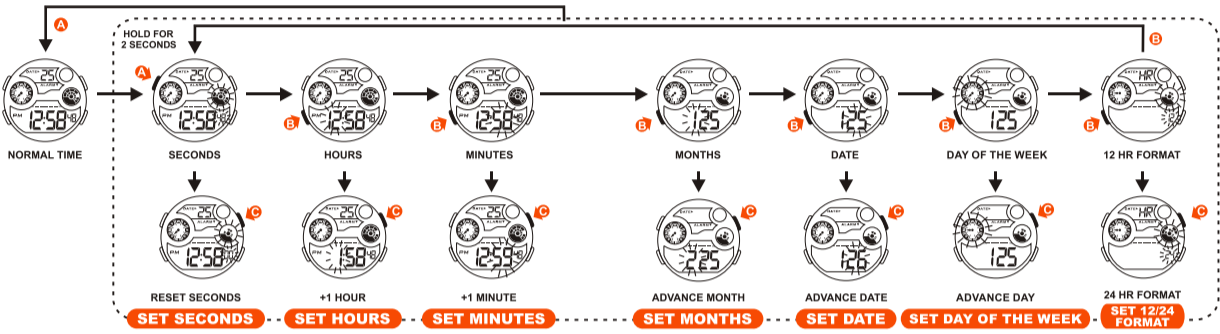

HOW TO SET NORMAL TIME

E-04

HOW TO SET NORMAL TIME

E-05

HOW TO SET ALARM TIME

E-06