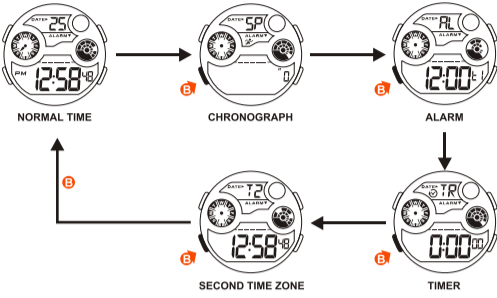

NOWLEY

INSTRUCTION MANUAL 86254

REGULAR DISPLAY AND BUTTON OPERATION

E-01

HOW TO CHANGE THE DISPLAY MODE

E-02

HOW TO DISPLAY CALENDAR

E-03

HOW TO SET SECOND TIME ZONE

E-12

HOW TO USE EL LIGHT

E-13

NOTE:

- This watch features an electro-luminescent (EL) backlight, which tends to lose illuminating power after very long use.
- The illumination provided by backlight may hard to see under direct sunlight.

FEATURES AND SPECIFICATIONS

E-15

- Standard display mode: Hour, Minutes, Seconds, Month, Day of the week.
- Function:
 - * Month, Date AM/PM and Electro-Luminescent light.
 - * Alarm function with buzzer signal output.
 - * Chronograph function with lap operation.
 - * Hourly chime.
 - * 12/24 hour format switch option.
 - * Timer.
 - * Second time zone.
- Accuracy at normal temperature (25°C): ± 30 seconds a month.
- Normal operating temperature range: 10°C ~ 40°C.