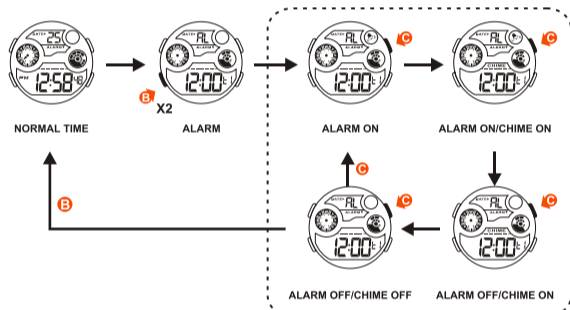

HOW TO SET NORMAL TIME

E-04

HOW TO SET NORMAL TIME

E-05

HOW TO SET ALARM TIME

E-06

HOW TO USE ALARM AND CHIME DISPLAY

E-07

HOW TO SET SECOND TIME ZONE

E-12

HOW TO USE EL LIGHT

E-13

NOTE:

- This watch features an electro-luminescent (EL) backlight, which tends to lose illuminating power after very long use.
- The illumination provided by backlight may hard to see under direct sunlight.

FEATURES AND SPECIFICATIONS

E-15

- Standard display mode: Hour, Minutes, Seconds, Month, Day of the week.
- Function:
 - * Month, Date AM/PM and Electro-Luminescent light.
 - * Alarm function with buzzer signal output.
 - * Chronograph function with lap operation.
 - * Hourly chime.
 - * 12/24 hour format switch option.
 - * Timer.
 - * Second time zone.
- Accuracy at normal temperature (25°C): ± 30 seconds a month.
- Normal operating temperature range: 10°C ~ 40°C.