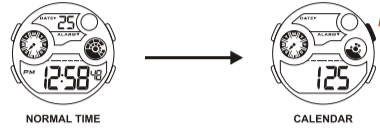

NOWLEY

INSTRUCTION MANUAL 86254

REGULAR DISPLAY AND BUTTON OPERATION

E-01

HOW TO CHANGE THE DISPLAY MODE

E-02

HOW TO DISPLAY CALENDAR

E-03

FEATURES AND SPECIFICATIONS

E-15

- Standard display mode: Hour, Minutes, Seconds, Month, Day of the week.
- Function:
 - * Month, Date AM/PM and Electro-Luminescent light.
 - * Alarm function with buzzer signal output.
 - * Chronograph function with lap operation.
 - * Hourly chime.
 - * 12/24 hour format switch option.
 - * Timer.
 - * Second time zone.
- Accuracy at normal temperature (25°C): ± 30 seconds a month.
- Normal operating temperature range: 10°C ~ 40°C.