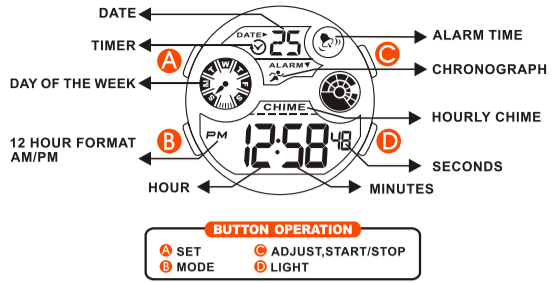

NOWLEY

INSTRUCTION MANUAL 86254

REGULAR DISPLAY AND BUTTON OPERATION

E-01

HOW TO CHANGE THE DISPLAY MODE

E-02

HOW TO DISPLAY CALENDAR

E-03

HOW TO SET SECOND TIME ZONE

E-12

HOW TO USE EL LIGHT

E-13

NOTE:

- This watch features an electro-luminescent (EL) backlight, which tends to lose illuminating power after very long use.
- The illumination provided by backlight may hard to see under direct sunlight.

FEATURES AND SPECIFICATIONS

E-15

- Standard display mode: Hour, Minutes, Seconds, Month, Day of the week.
- Function:
 - * Month, Date AM/PM and Electro-Luminescent light.
 - * Alarm function with buzzer signal output.
 - * Chronograph function with lap operation.
 - * Hourly chime.
 - * 12/24 hour format switch option.
 - * Timer.
 - * Second time zone.
- Accuracy at normal temperature (25°C): ± 30 seconds a month.
- Normal operating temperature range: 10°C ~ 40°C.